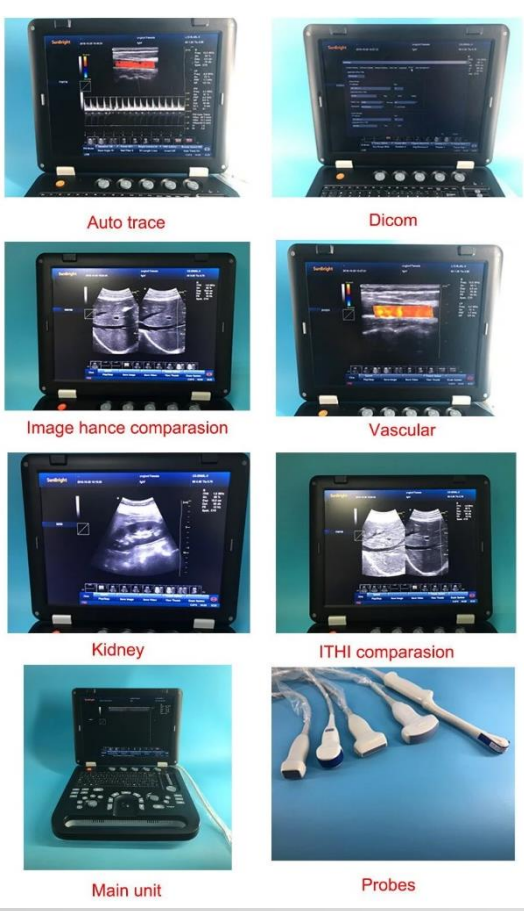

4D Ultrasound

Cardiac CW medical
laptop
echocardiography
color doppler
4D Ultrasound

Portable range options

healthymagination

As good as new

imagination at work

Vivid™ E9 with XDclear™

...for every day